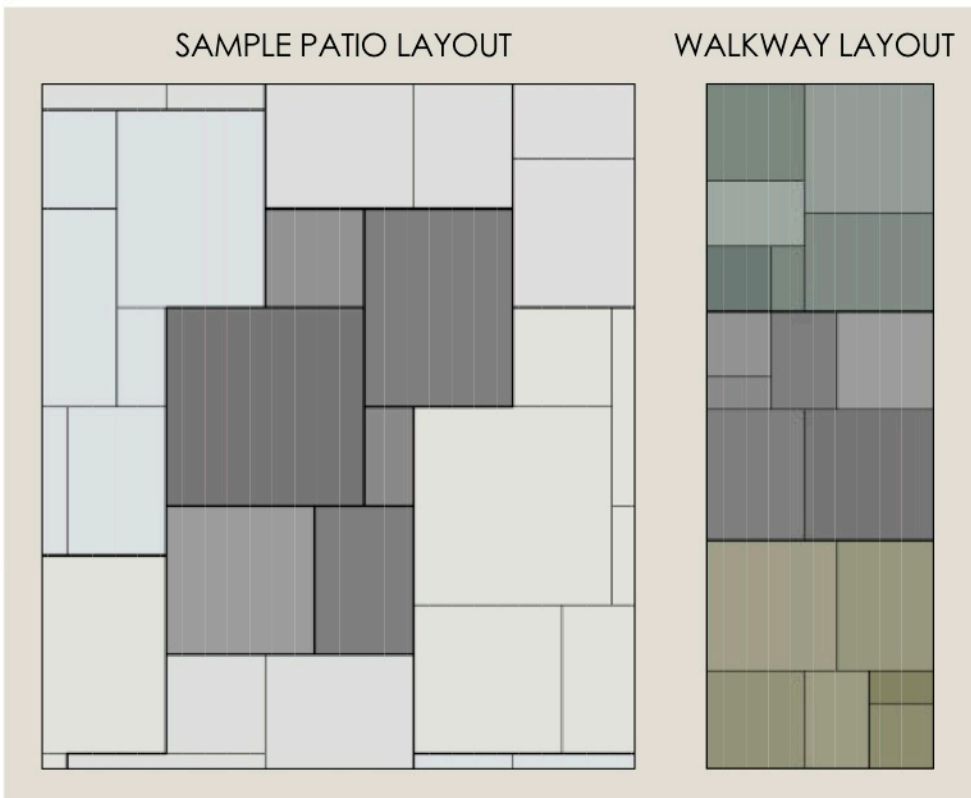

DIMENSIONAL FLAGSTONE

inviting, enhancing, enduring

www.brownsconcrete.com

FEATURES

- Authentic, natural, slate texture
- 6 unique shapes, 24 unique stone textures
- All sizes on every pallet = simple installation
- Uniform thickness (2") and accurate dimensions = Fast installation and a beautiful end result
- High strength reinforced concrete = long term durability
- Multiple natural colour blends available

DIMENSIONAL FLAGSTONE PACKAGING:

- 1 Pallet = 98 s.f. (assumes 3/8" joint)
- 2,350 lbs. per pallet
- 8 layers per pallet
- One layer = 1 pattern (i.e. all six sizes)