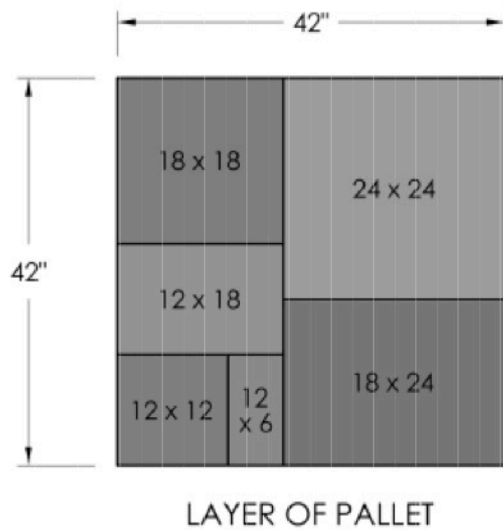

DIMENSIONAL FLAGSTONE

inviting, enhancing, enduring

www.brownsconcrete.com

FEATURES

- Authentic, natural, slate texture
- 6 unique shapes, 24 unique stone textures
- All sizes on every pallet = simple installation
- Uniform thickness (2") and accurate dimensions = Fast installation and a beautiful end result
- High strength reinforced concrete = long term durability
- Multiple natural colour blends available

DIMENSIONAL FLAGSTONE PACKAGING:

- 1 Pallet = 98 s.f. (assumes 3/8" joint)
- 2,350 lbs. per pallet
- 8 layers per pallet
- One layer = 1 pattern (i.e. all six sizes)