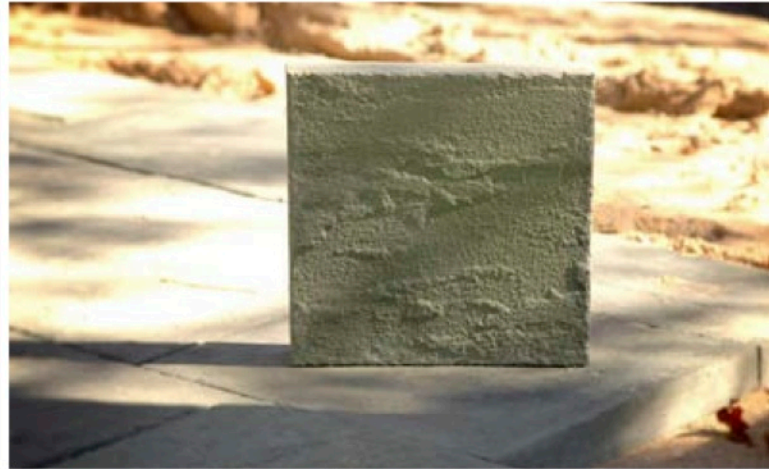

DIMENSIONAL FLAGSTONE

inviting, enhancing, enduring

www.brownsconcrete.com

FEATURES

- Authentic, natural, slate texture
- 6 unique shapes, 24 unique stone textures
- All sizes on every pallet = simple installation
- Uniform thickness (2") and accurate dimensions = Fast installation and a beautiful end result
- High strength reinforced concrete = long term durability
- Multiple natural colour blends available

DIMENSIONAL FLAGSTONE PACKAGING:

- 1 Pallet = 98 s.f. (assumes 3/8" joint)
- 2,350 lbs. per pallet
- 8 layers per pallet
- One layer = 1 pattern (i.e. all six sizes)