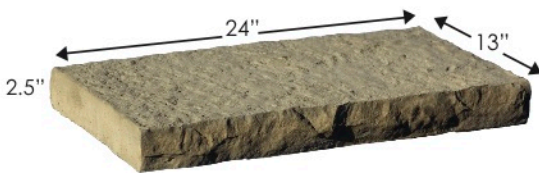

DIMENSIONAL WALL COLLECTION

inviting, enhancing, enduring

www.brownsconcrete.com

FEATURES

- Hand hewn stone texture on up to five sides.
- Consistant dimensions.
- Perfect for retaining walls, freestanding walls, edging, columns and more.
- Integrates with Belvedere Wall Collection.
- Multiple natural colour blends available.

DIMENSIONAL STRAIGHT BLOCK

DIMENSIONAL WEDGE BLOCK

*Dimensions are nominal

DIMENSIONAL STRAIGHT PALLET

- 75 pieces / pallet
- 28 lbs. / piece
- 2100 lbs. / pallet

DIMENSIONAL WEDGE PALLET

- 100 pieces / pallet
- 20 lbs. / piece
- 2000 lbs. / pallet

DIMENSIONAL COPING

18 ea. / pallet

12 ea. / pallet

FINISHED END COPING

6 ea. / pallet

DIMENSIONAL COPING PALLET

- 63 linear feet per pallet
- 1950 lbs. / pallet