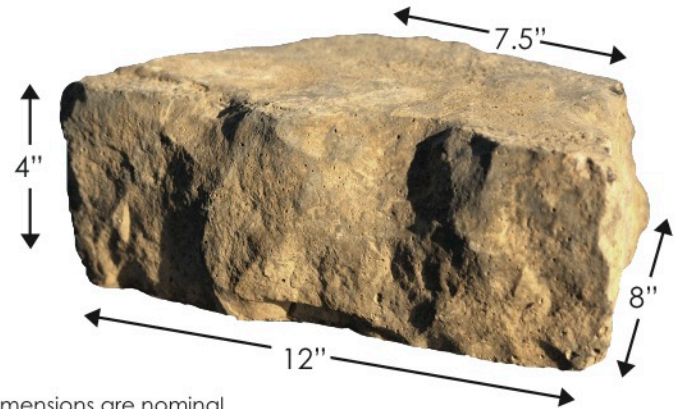

DIMENSIONAL WALL COLLECTION

inviting, enhancing, enduring

www.brownsconcrete.com

FEATURES

- Hand hewn stone texture on up to five sides.
- Consistant dimensions.
- Perfect for retaining walls, freestanding walls, edging, columns and more.
- Integrates with Belvedere Wall Collection.
- Multiple natural colour blends available.

DIMENSIONAL STRAIGHT BLOCK

DIMENSIONAL WEDGE BLOCK

*Dimensions are nominal

DIMENSIONAL STRAIGHT PALLET

- 75 pieces / pallet
- 28 lbs. / piece
- 2100 lbs. / pallet

DIMENSIONAL WEDGE PALLET

- 100 pieces / pallet
- 20 lbs. / piece
- 2000 lbs. / pallet