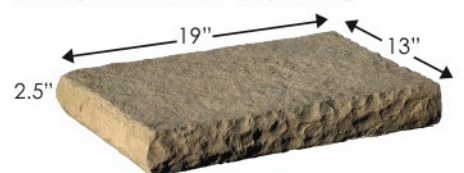

DIMENSIONAL WALL COLLECTION

inviting, enhancing, enduring

www.brownsconcrete.com

FEATURES

- Hand hewn stone texture on up to five sides.
- Consistant dimensions.
- Perfect for retaining walls, freestanding walls, edging, columns and more.
- Integrates with Belvedere Wall Collection.
- Multiple natural colour blends available.

DIMENSIONAL STRAIGHT BLOCK

DIMENSIONAL WEDGE BLOCK

*Dimensions are nominal

DIMENSIONAL STRAIGHT PALLET

- 75 pieces / pallet
- 28 lbs. / piece
- 2100 lbs. / pallet

DIMENSIONAL WEDGE PALLET

- 100 pieces / pallet
- 20 lbs. / piece
- 2000 lbs. / pallet

DIMENSIONAL COPING

18 ea. / pallet

12 ea. / pallet

FINISHED END COPING

6 ea. / pallet

DIMENSIONAL COPING PALLET

- 63 linear feet per pallet
- 1950 lbs. / pallet