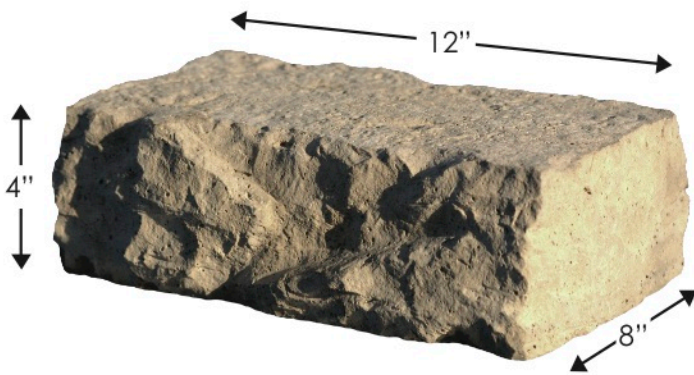

DIMENSIONAL WALL COLLECTION

inviting, enhancing, enduring

www.brownsconcrete.com

FEATURES

- Hand hewn stone texture on up to five sides.
- Consistant dimensions.
- Perfect for retaining walls, freestanding walls, edging, columns and more.
- Integrates with Belvedere Wall Collection.
- Multiple natural colour blends available.

DIMENSIONAL STRAIGHT BLOCK

DIMENSIONAL WEDGE BLOCK

*Dimensions are nominal

DIMENSIONAL STRAIGHT PALLET

- 75 pieces / pallet
- 28 lbs. / piece
- 2100 lbs. / pallet

DIMENSIONAL WEDGE PALLET

- 100 pieces / pallet
- 20 lbs. / piece
- 2000 lbs. / pallet