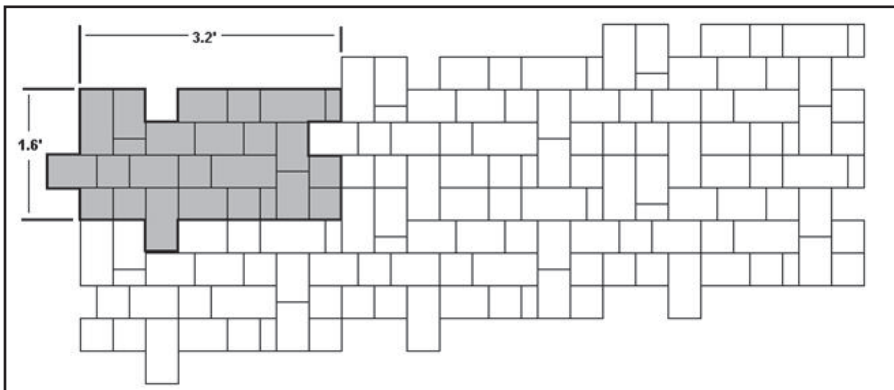

The following pattern involves Venetian Random and Venetian Soldier in the following ratio:
Venetian Random - 75%, Venetian Soldier - 25%