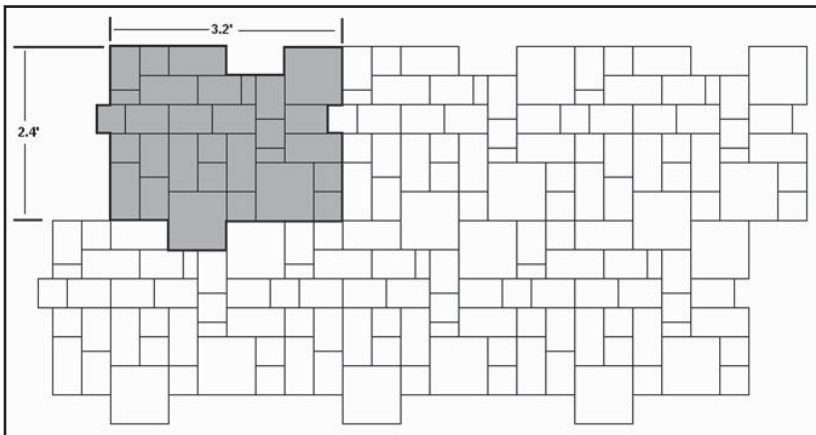

### ORDER INFORMATION

- Venetian Random shipped in full bundles only. Individual sections available only when picked up at the plant.
- Venetian Classic Random sold in full bundles only.
- Details are provided in the following table

	Full Cube	S	SR	LR
Sq.Ft. per Bundle	112	42.2	7	62.8
Stones per Sq.Ft.	-	6.4	12.9	4.3
Stones per Bundle	630	270	90	270
Sections per Bundle	9	-	-	-
Stones per Section	70	30	10	30
Sq.Ft. per Sections	12.45	4.68	0.8	6.97
Weight per Bundle	3136 lb / 1422 kg	-	-	-

# GENERAL LAYING PATTERNS

The following pattern is specifically designed for the Venetian Random Cube (the percentage of each size in the pattern equals the breakdown of each size in a cube)

The following pattern involves Venetian Random and Venetian Square in the following ratio:  
Venetian Random - 75%, Venetian Square - 25%