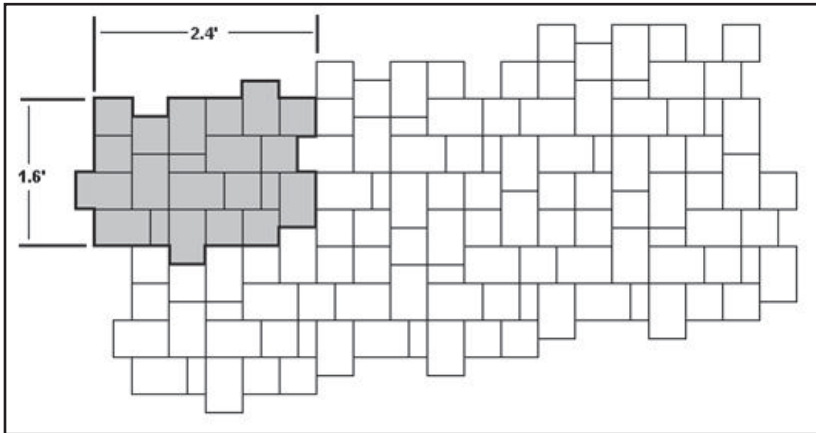

GENERAL LAYING PATTERNS

The following pattern is specifically designed for the Venetian Random Cube (the percentage of each size in the pattern equals the breakdown of each size in a cube)