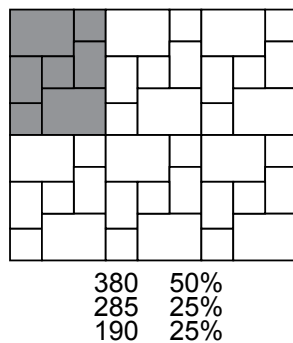

BELLAGIO[®] ANTICO[®]

AVAILABLE SIZES

THE 380
14.96" x 11.22" x 2.75"
380mm x 285mm x 70mm

THE 285
11.22" x 7.48" x 2.75"
285mm x 190mm x 70mm
*Available in Ultra Black

THE 190
7.48" x 7.48" x 2.75"
190mm x 190mm x 70mm

	THE 380	THE 285	THE 190
WEIGHT / SQFT: 34lbs / 166 kg/m ²	14.96" x 11.22" 380x285mm	11.22" x 7.48" 190x285mm	7.48" x 7.48" 190x190mm
Sections per Skid	3	4	6
Square Feet per Section	28.7	24	16.2
Square Feet per Skid	86	96	97
Stones per Square Foot	0.87	1.75	2.56
Stone per Section	24	40	40
Stones per Skid	72	160	240
Stone per Lineal Foot	1.09	1.6	1.6
Lineal Feet per Section	22	25	25
Lineal Feet per Skid	66	100	150
Stones per m ²	9.23	18.47	27.7
m ² per Section	2.66	2.23	1.5
m ² per Skid	8	8.93	9.02
Stones per m	3.51	5.26	5.26
m per section	1.46	1.32	1.32
m per skid	4.38	5.28	7.92

Colours: Beige Mix, Grey Mix, Royal Sandstone, Sahara Blend, Ultra Black(285 Only)

*All linear measurements calculated using the short-side of the paver. All metric-imperial conversions are nominal.

PATTERN GUIDES