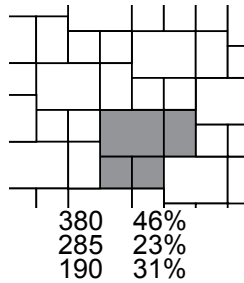

BELLAGIO[®] ANTICO[®]

AVAILABLE SIZES

THE 380
14.96" x 11.22" x 2.75"
380mm x 285mm x 70mm

THE 285
11.22" x 7.48" x 2.75"
285mm x 190mm x 70mm
*Available in Ultra Black

THE 190
7.48" x 7.48" x 2.75"
190mm x 190mm x 70mm

	THE 380	THE 285	THE 190
WEIGHT / SQFT: 34lbs / 166 kg/m ²	14.96" x 11.22" 380x285mm	11.22" x 7.48" 190x285mm	7.48" x 7.48" 190x190mm
Sections per Skid	3	4	6
Square Feet per Section	28.7	24	16.2
Square Feet per Skid	86	96	97
Stones per Square Foot	0.87	1.75	2.56
Stone per Section	24	40	40
Stones per Skid	72	160	240
Stone per Lineal Foot	1.09	1.6	1.6
Lineal Feet per Section	22	25	25
Lineal Feet per Skid	66	100	150
Stones per m ²	9.23	18.47	27.7
m ² per Section	2.66	2.23	1.5
m ² per Skid	8	8.93	9.02
Stones per m	3.51	5.26	5.26
m per section	1.46	1.32	1.32
m per skid	4.38	5.28	7.92

Colours: Beige Mix, Grey Mix, Royal Sandstone, Sahara Blend, Ultra Black(285 Only)

*All linear measurements calculated using the short-side of the paver. All metric-imperial conversions are nominal.

PATTERN GUIDES