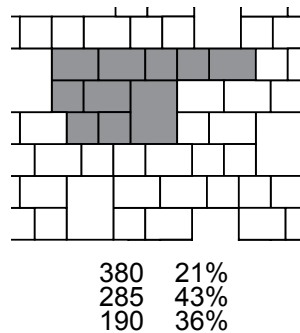

BELLAGIO[®] ANTICO[®]

AVAILABLE SIZES

THE 380
14.96" x 11.22" x 2.75"
380mm x 285mm x 70mm

THE 285
11.22" x 7.48" x 2.75"
285mm x 190mm x 70mm
*Available in Ultra Black

THE 190
7.48" x 7.48" x 2.75"
190mm x 190mm x 70mm

	THE 380	THE 285	THE 190
WEIGHT / SQFT: 34lbs / 166 kg/m ²	14.96" x 11.22" 380x285mm	11.22" x 7.48" 190x285mm	7.48" x 7.48" 190x190mm
Sections per Skid	3	4	6
Square Feet per Section	28.7	24	16.2
Square Feet per Skid	86	96	97
Stones per Square Foot	0.87	1.75	2.56
Stone per Section	24	40	40
Stones per Skid	72	160	240
Stone per Lineal Foot	1.09	1.6	1.6
Lineal Feet per Section	22	25	25
Lineal Feet per Skid	66	100	150
Stones per m ²	9.23	18.47	27.7
m ² per Section	2.66	2.23	1.5
m ² per Skid	8	8.93	9.02
Stones per m	3.51	5.26	5.26
m per section	1.46	1.32	1.32
m per skid	4.38	5.28	7.92

Colours: Beige Mix, Grey Mix, Royal Sandstone, Sahara Blend, Ultra Black(285 Only)

*All linear measurements calculated using the short-side of the paver. All metric-imperial conversions are nominal.

PATTERN GUIDES