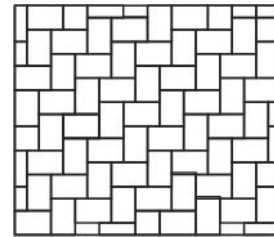

Paving Stones - Belgium 6x9 / Belgium Classic 6x9

This versatile paving stone features an irregular surface finish for a relaxed, old world look.

The Belgium Classic Line has been put through our tumbling process to achieve their natural, aged appearance.

DIMENSIONS

Length: 225 mm (8.9")
 Width: 150 mm (5.9")
 Thickness: 60 mm (2.36")

COLOURS

Stock colours include: Blackwood Range, Laurentian Range, Robinson Range, Sandstone Range and Timmins Range.

Special order colours include: Autumn Range, Fairbanks Range..

GENERAL LAYING PATTERNS

The following patterns can be created using Belgium 6x9 exclusively.

Runner Bond

Herringbone

ORDER INFORMATION

- Belgium 6x9 shipped in full bundles only. Individual sections available only when picked up at the plant.
- Belgium Classic 6x9 sold in full bundles only.
- Details are provided in the following table.