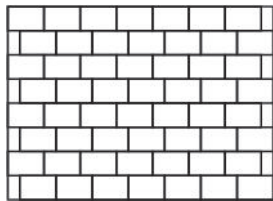

Paving Stones - Belgium 6x9 / Belgium Classic 6x9

This versatile paving stone features an irregular surface finish for a relaxed, old world look.

The Belgium Classic Line has been put through our tumbling process to achieve their natural, aged appearance.

DIMENSIONS

Length: 225 mm (8.9")
 Width: 150 mm (5.9")
 Thickness: 60 mm (2.36")

COLOURS

Stock colours include: Blackwood Range, Laurentian Range, Robinson Range, Sandstone Range and Timmins Range.

Special order colours include: Autumn Range, Fairbanks Range..

GENERAL LAYING PATTERNS

The following patterns can be created using Belgium 6x9 exclusively.

Runner Bond

Herringbone

ORDER INFORMATION

- Belgium 6x9 shipped in full bundles only. Individual sections available only when picked up at the plant.
- Belgium Classic 6x9 sold in full bundles only.
- Details are provided in the following table.