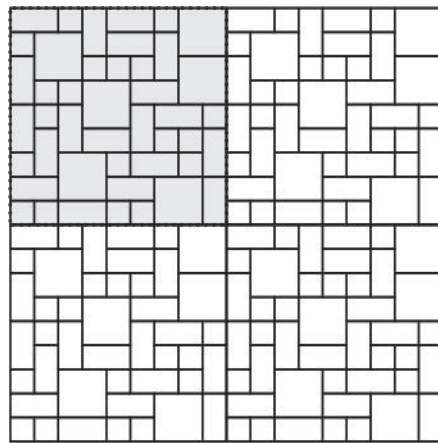

COLOURS

Stock colours include: Blackwood Range, Laurentian Range, Robinson Range, Sandstone Range and Timmins Range.

Special order colours include: Autumn Range, Fairbanks Range.

ORDER INFORMATION

- Belgium 12x12 shipped in full bundles only. Individual sections available only when picked up at the plant.
- Details are provided in the following table.

GENERAL LAYING PATTERNS

The following patterns can be created using Belgium 12x12 exclusively.

The following patterns can be created when Belgium 12x12 is mixed with Belgium 6x12.

 <p>33% 6x12, 67% 12x12</p>	 <p>33% 6x12, 67% 12x12</p>	 <p>56% 6x12, 44% 12x12</p>
 <p>50% 6x12, 50% 12x12</p>	 <p>33% 6x12, 67% 12x12</p>	 <p>50% 6x12, 50% 12x12</p>
 <p>60% 6x12, 40% 12x12</p>		

The following patterns can be created when Belgium 12x12 is mixed with other Belgian sizes.

 <p>50% 6x6, 50% 12x12</p>	 <p>20% 6x6, 80% 12x12</p>	 <p>14% 6x6, 29% 6x12, 57% 12x12</p>
 <p>17% 6x6, 17% 6x12, 66% 12x12</p>	 <p>11% 6x6, 22% 6x12, 67% 12x12</p>	

9% 6x6, 47% 6x12, 54% 12x12

9% 6x6, 29% 6x12, 62% 12x12

23% 6x6, 47% 6x12, 30% 12x12