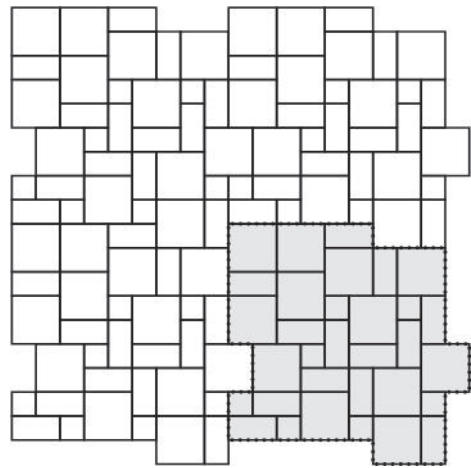

COLOURS

Stock colours include: Blackwood Range, Laurentian Range, Robinson Range, Sandstone Range and Timmins Range.

Special order colours include: Autumn Range, Fairbanks Range.

ORDER INFORMATION

- Belgium 12x12 shipped in full bundles only. Individual sections available only when picked up at the plant.
- Details are provided in the following table.

GENERAL LAYING PATTERNS

The following patterns can be created using Belgium 12x12 exclusively.

The following patterns can be created when Belgium 12x12 is mixed with Belgium 6x12.

 <p>33% 6x12, 67% 12x12</p>	 <p>33% 6x12, 67% 12x12</p>	 <p>56% 6x12, 44% 12x12</p>
 <p>50% 6x12, 50% 12x12</p>	 <p>33% 6x12, 67% 12x12</p>	 <p>50% 6x12, 50% 12x12</p>
 <p>60% 6x12, 40% 12x12</p>		

The following patterns can be created when Belgium 12x12 is mixed with other Belgian sizes.

 <p>50% 6x6, 50% 12x12</p>	 <p>20% 6x6, 80% 12x12</p>	 <p>14% 6x6, 29% 6x12, 57% 12x12</p>
 <p>17% 6x6, 17% 6x12, 66% 12x12</p>	 <p>11% 6x6, 22% 6x12, 67% 12x12</p>	

9% 6x6, 47% 6x12, 54% 12x12

9% 6x6, 29% 6x12, 62% 12x12

23% 6x6, 47% 6x12, 30% 12x12