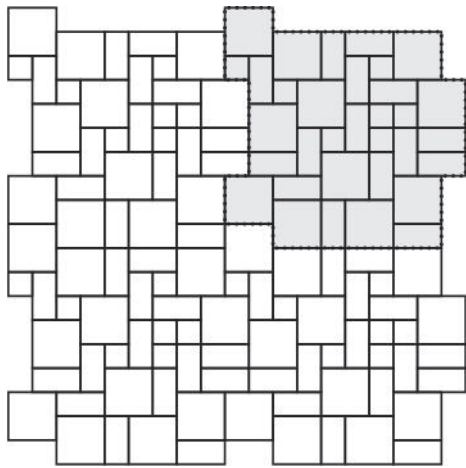

COLOURS

Stock colours include: Blackwood Range, Laurentian Range, Robinson Range, Sandstone Range and Timmins Range.

Special order colours include: Autumn Range, Fairbanks Range.

ORDER INFORMATION

- Belgium 12x12 shipped in full bundles only. Individual sections available only when picked up at the plant.
- Details are provided in the following table.

GENERAL LAYING PATTERNS

The following patterns can be created using Belgium 12x12 exclusively.

The following patterns can be created when Belgium 12x12 is mixed with Belgium 6x12.

 <p>33% 6x12, 67% 12x12</p>	 <p>33% 6x12, 67% 12x12</p>	 <p>56% 6x12, 44% 12x12</p>
 <p>50% 6x12, 50% 12x12</p>	 <p>33% 6x12, 67% 12x12</p>	 <p>50% 6x12, 50% 12x12</p>
 <p>60% 6x12, 40% 12x12</p>		

The following patterns can be created when Belgium 12x12 is mixed with other Belgian sizes.

 <p>50% 6x6, 50% 12x12</p>	 <p>20% 6x6, 80% 12x12</p>	 <p>14% 6x6, 29% 6x12, 57% 12x12</p>
 <p>17% 6x6, 17% 6x12, 66% 12x12</p>	 <p>11% 6x6, 22% 6x12, 67% 12x12</p>	

9% 6x6, 47% 6x12, 54% 12x12

9% 6x6, 29% 6x12, 62% 12x12

23% 6x6, 47% 6x12, 30% 12x12