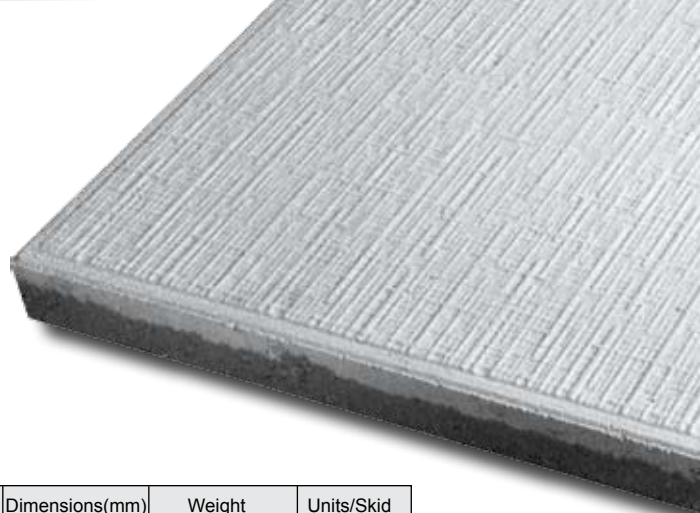

BASKETWEAVE™

AVAILABLE SIZES

23.62" x 29.52" x 1.6"
600mm x 750mm x 40mm

23.62" x 23.62" x 1.6"
600mm x 600mm x 40mm

11.81" x 29.52" x 1.6"
300mm x 750mm x 40mm

11.81" x 23.62" x 1.6"
300mm x 600mm x 40mm

15.75" x 15.75" x 1.6"
400mm x 400mm x 40mm

Size	Dimensions(mm)	Weight	Units/Skid
24x30	23.62"x29.52"x1.6" 600mmx750mmx40mm	105lbs / 47.7kg	25
24x24	23.62"x23.62"x1.6" 600mmx600mmx40mm	75lbs / 34.1kg	25
12x30	11.81"x29.52"x1.6" 300mmx750mmx40mm	55lbs / 25kg	25
12x24	11.81"x23.62"x1.6" 300mmx600mmx40mm	41lbs / 18.6kg	25
16x16	15.75"x15.75"x1.6" 400mmx400mmx40mm	34lbs / 15.5kg	50

Colour: White

*12x30 and 12x24 sizes are double-sided with Standard™

Press on the opposite side in Grey colour.

**All metric-imperial conversions are nominal.

STEP RISERS	Dimensions	Weight	Units/Skid
30"	30x6x3.74" 750x150x95mm	55lbs 25kg	42
24"	24x6x3.74" 600x150x95mm	44lbs 20kg	42