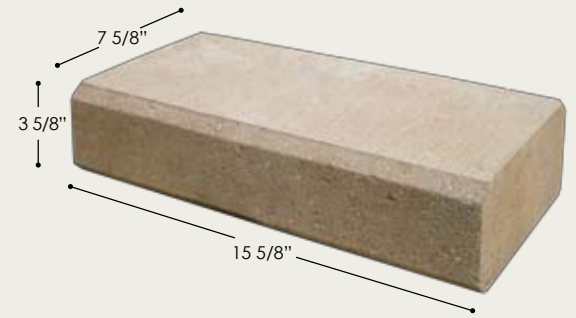

The
STONEBRIDGE
Collection

ROSETTA THE LOOK AND FEEL OF NATURE

FEATURES

- **Beautiful Texture** of natural stone
- 24 Unique Stone Faces
- 3" of Chiseled Relief
- **Strong** Interlocking rear lip
- Easy to Install
- Bridges the gap between SRW's and Stone

STONEBRIDGE WALL UNIT

STONEBRIDGE CAP UNIT

WALL PALLET

48 blocks/pallet
 2950 #/pallet
 40 sf/pallet

CAP PALLET

72 caps/pallet
 2550 #/pallet
 93 lf/pallet

CORNER PALLET

48 pcs./pallet
 2400 #/pallet
 Corner Block:
 7 5/8"H x 15 5/8"W x 7 5/8"D

AVAILABLE COLORS

Fond du Lac

Auburn Ridge

Slate Grey

SAMPLE CROSS SECTION