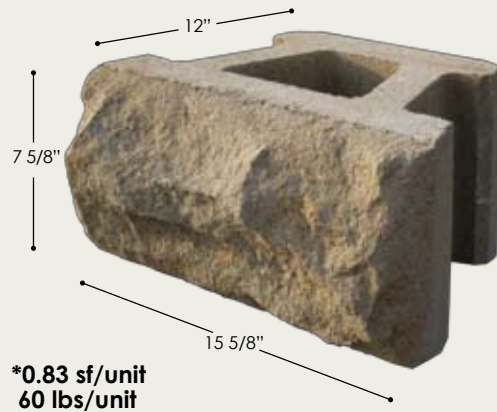

The
STONEBRIDGE
Collection

ROSETTA THE LOOK AND FEEL OF NATURE

FEATURES

- **Beautiful Texture** of natural stone
- 24 Unique Stone Faces
- 3" of Chiseled Relief
- **Strong** Interlocking rear lip
- Easy to Install
- Bridges the gap between SRW's and Stone

STONEBRIDGE WALL UNIT

STONEBRIDGE CAP UNIT

WALL PALLET

48 blocks/pallet
 2950 #/pallet
 40 sf/pallet

CAP PALLET

72 caps/pallet
 2550 #/pallet
 93 lf/pallet

CORNER PALLET

48 pcs./pallet
 2400 #/pallet
 Corner Block:
 7 5/8"H x 15 5/8"W x 7 5/8"D