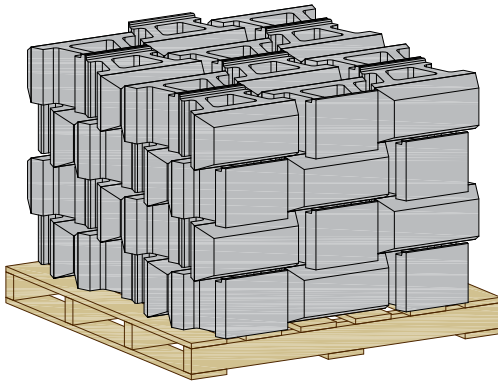

The
STONEBRIDGE
Collection

ROSETTA THE LOOK AND FEEL OF NATURE

FEATURES

- **Beautiful Texture** of natural stone
- 24 Unique Stone Faces
- 3" of Chiseled Relief
- **Strong** Interlocking rear lip
- Easy to Install
- Bridges the gap between SRW's and Stone

STONEBRIDGE WALL UNIT

STONEBRIDGE CAP UNIT

WALL PALLET

48 blocks/pallet
 2950 #/pallet
 40 sf/pallet

CAP PALLET

72 caps/pallet
 2550 #/pallet
 93 lf/pallet

CORNER PALLET

48 pcs./pallet
 2400 #/pallet
 Corner Block:
 7 5/8"H x 15 5/8"W x 7 5/8"D

AVAILABLE COLORS

Fond du Lac

Auburn Ridge

Slate Grey

SAMPLE CROSS SECTION